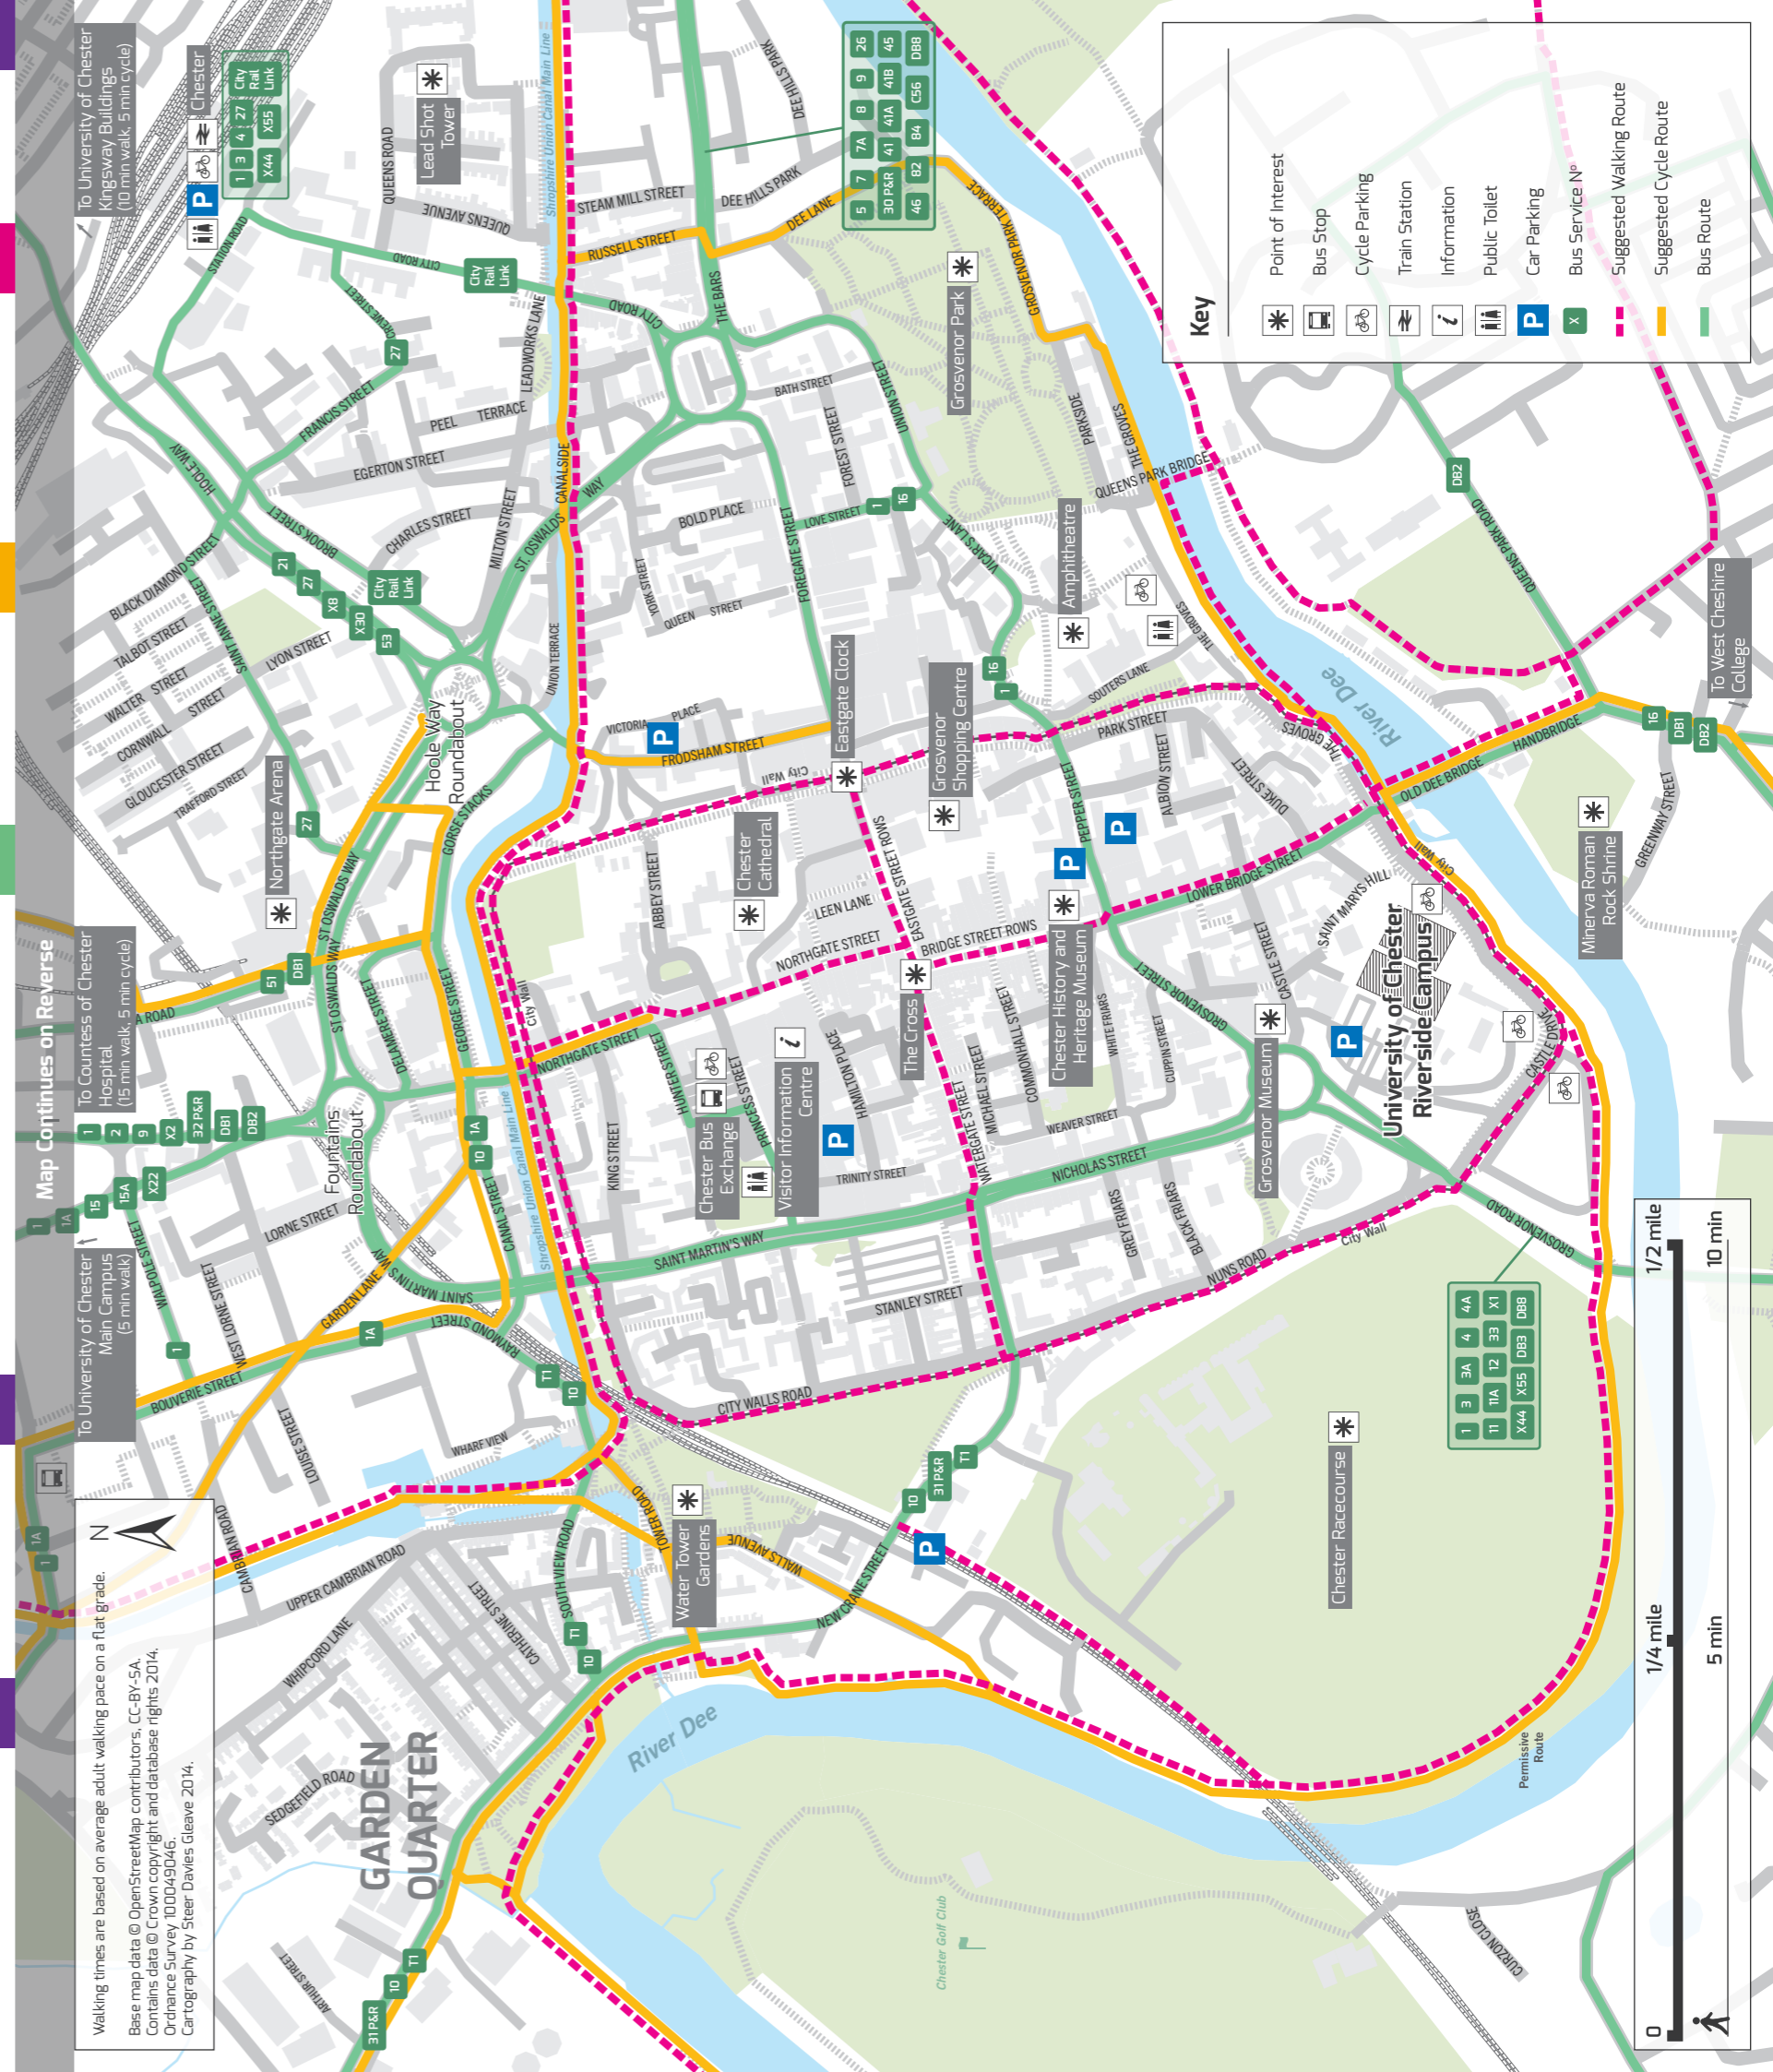

The Riverside Campus is just **10 minutes** walk from the Chester Bus Exchange. For more information about bus services please visit www.traveline.info.

BY TRAIN

Bache train station is about **20 minutes** walk from the Main Campus. From Bache there are regular services to both Liverpool, Wirral and Chester.

For the Kingsway and Riverside campus, Chester station is within **20 minutes** walk, from here services run nationwide.

CAR SHARING

Car sharing is **social** and importantly will make your journey **much cheaper**. If you want to find a lift, or have a spare seat in your car, search for a match at www.liftshare.com.

Alternatively, try **City Car Club**. Car clubs allow people to have 24/7 access to a car without owning one. Visit www.citycarclub.co.uk for more information.

Walking times are based on average adult walking pace on a flat grade.
 Base map data © OpenStreetMap contributors, CC-BY-SA.
 Ordnance data © Crown copyright and database rights 2014.
 Cartography by Steer Davies Gleave 2014.